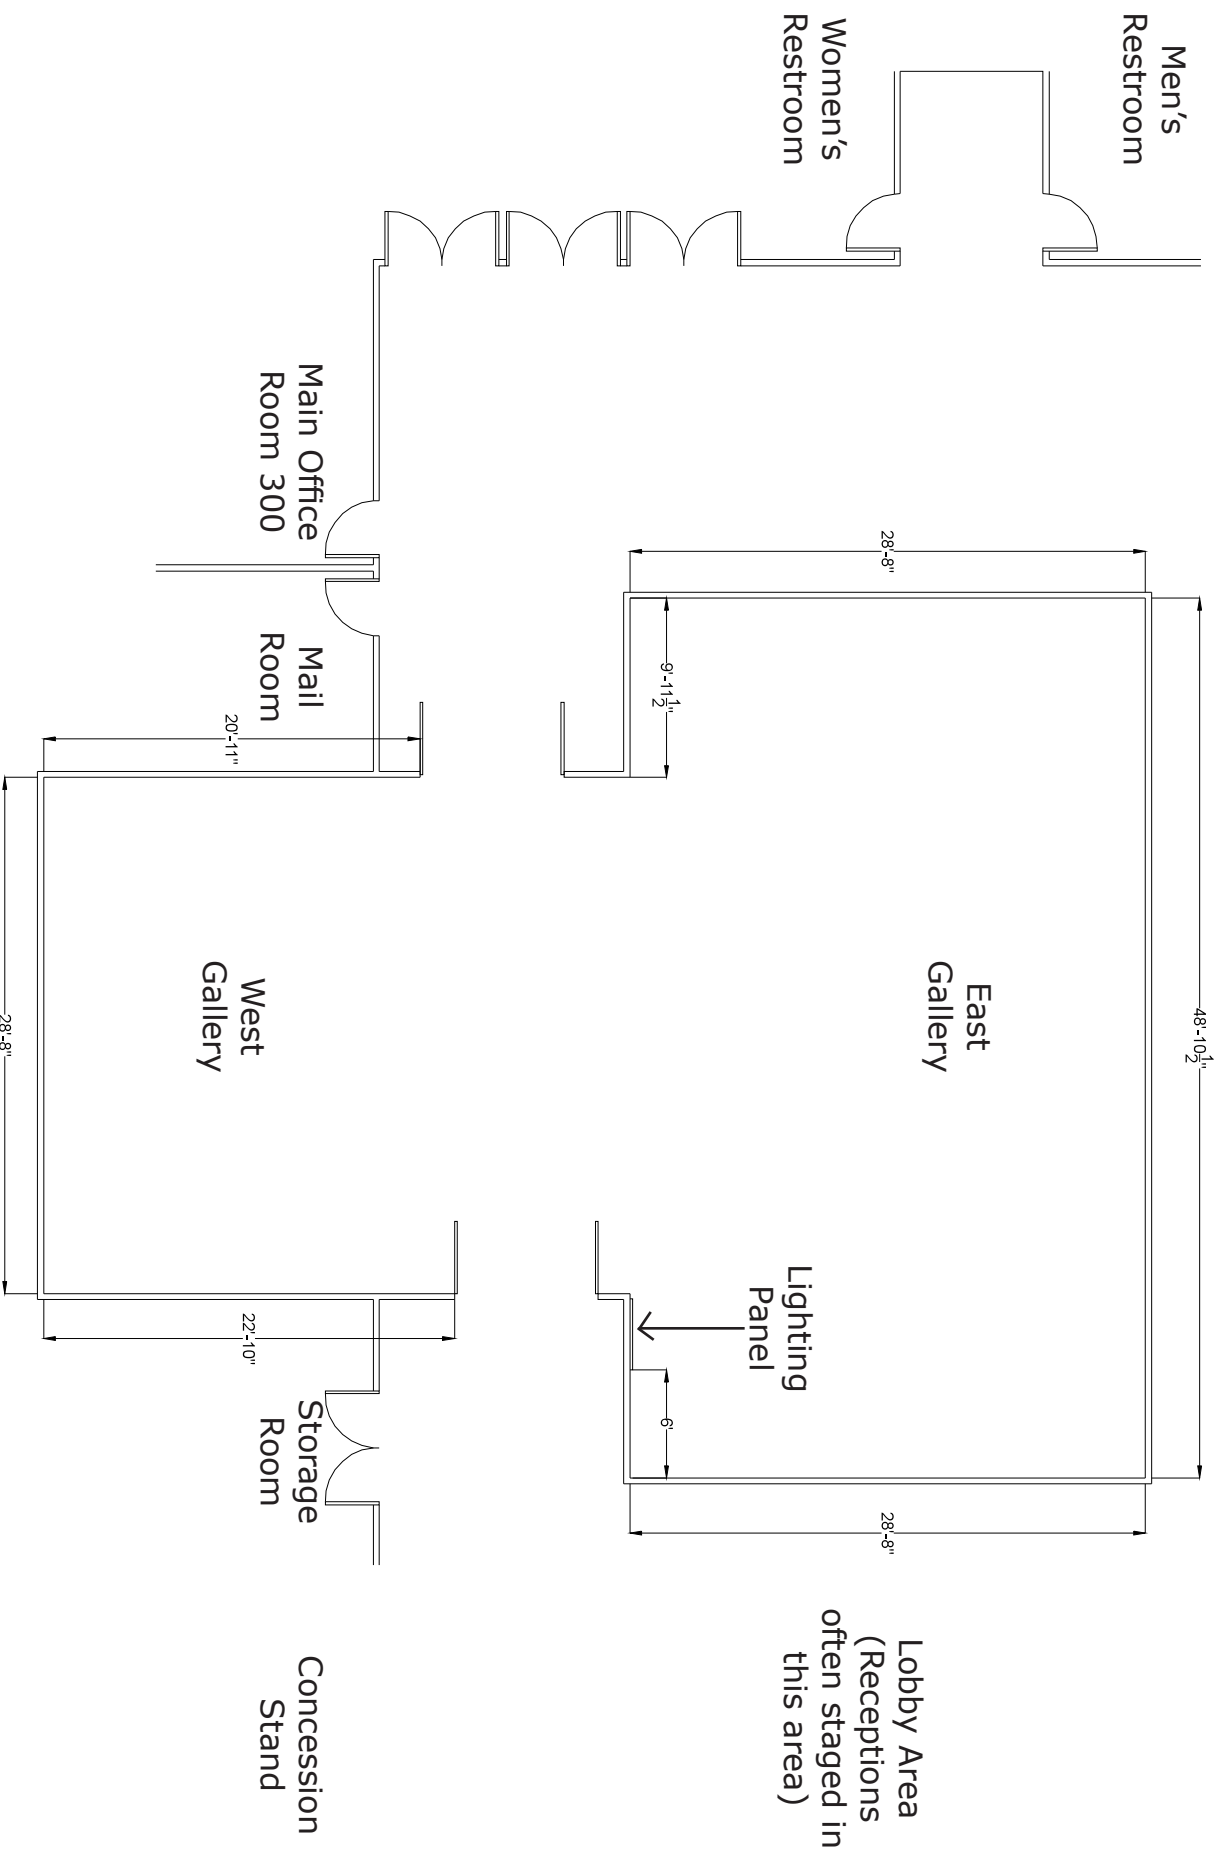

University of Kansas
Art and Design Gallery Floor Plan
Scale: 3/32" = 1'

University of Kansas
Art and Design Gallery Floor Plan
Scale: 3/32" = 1'